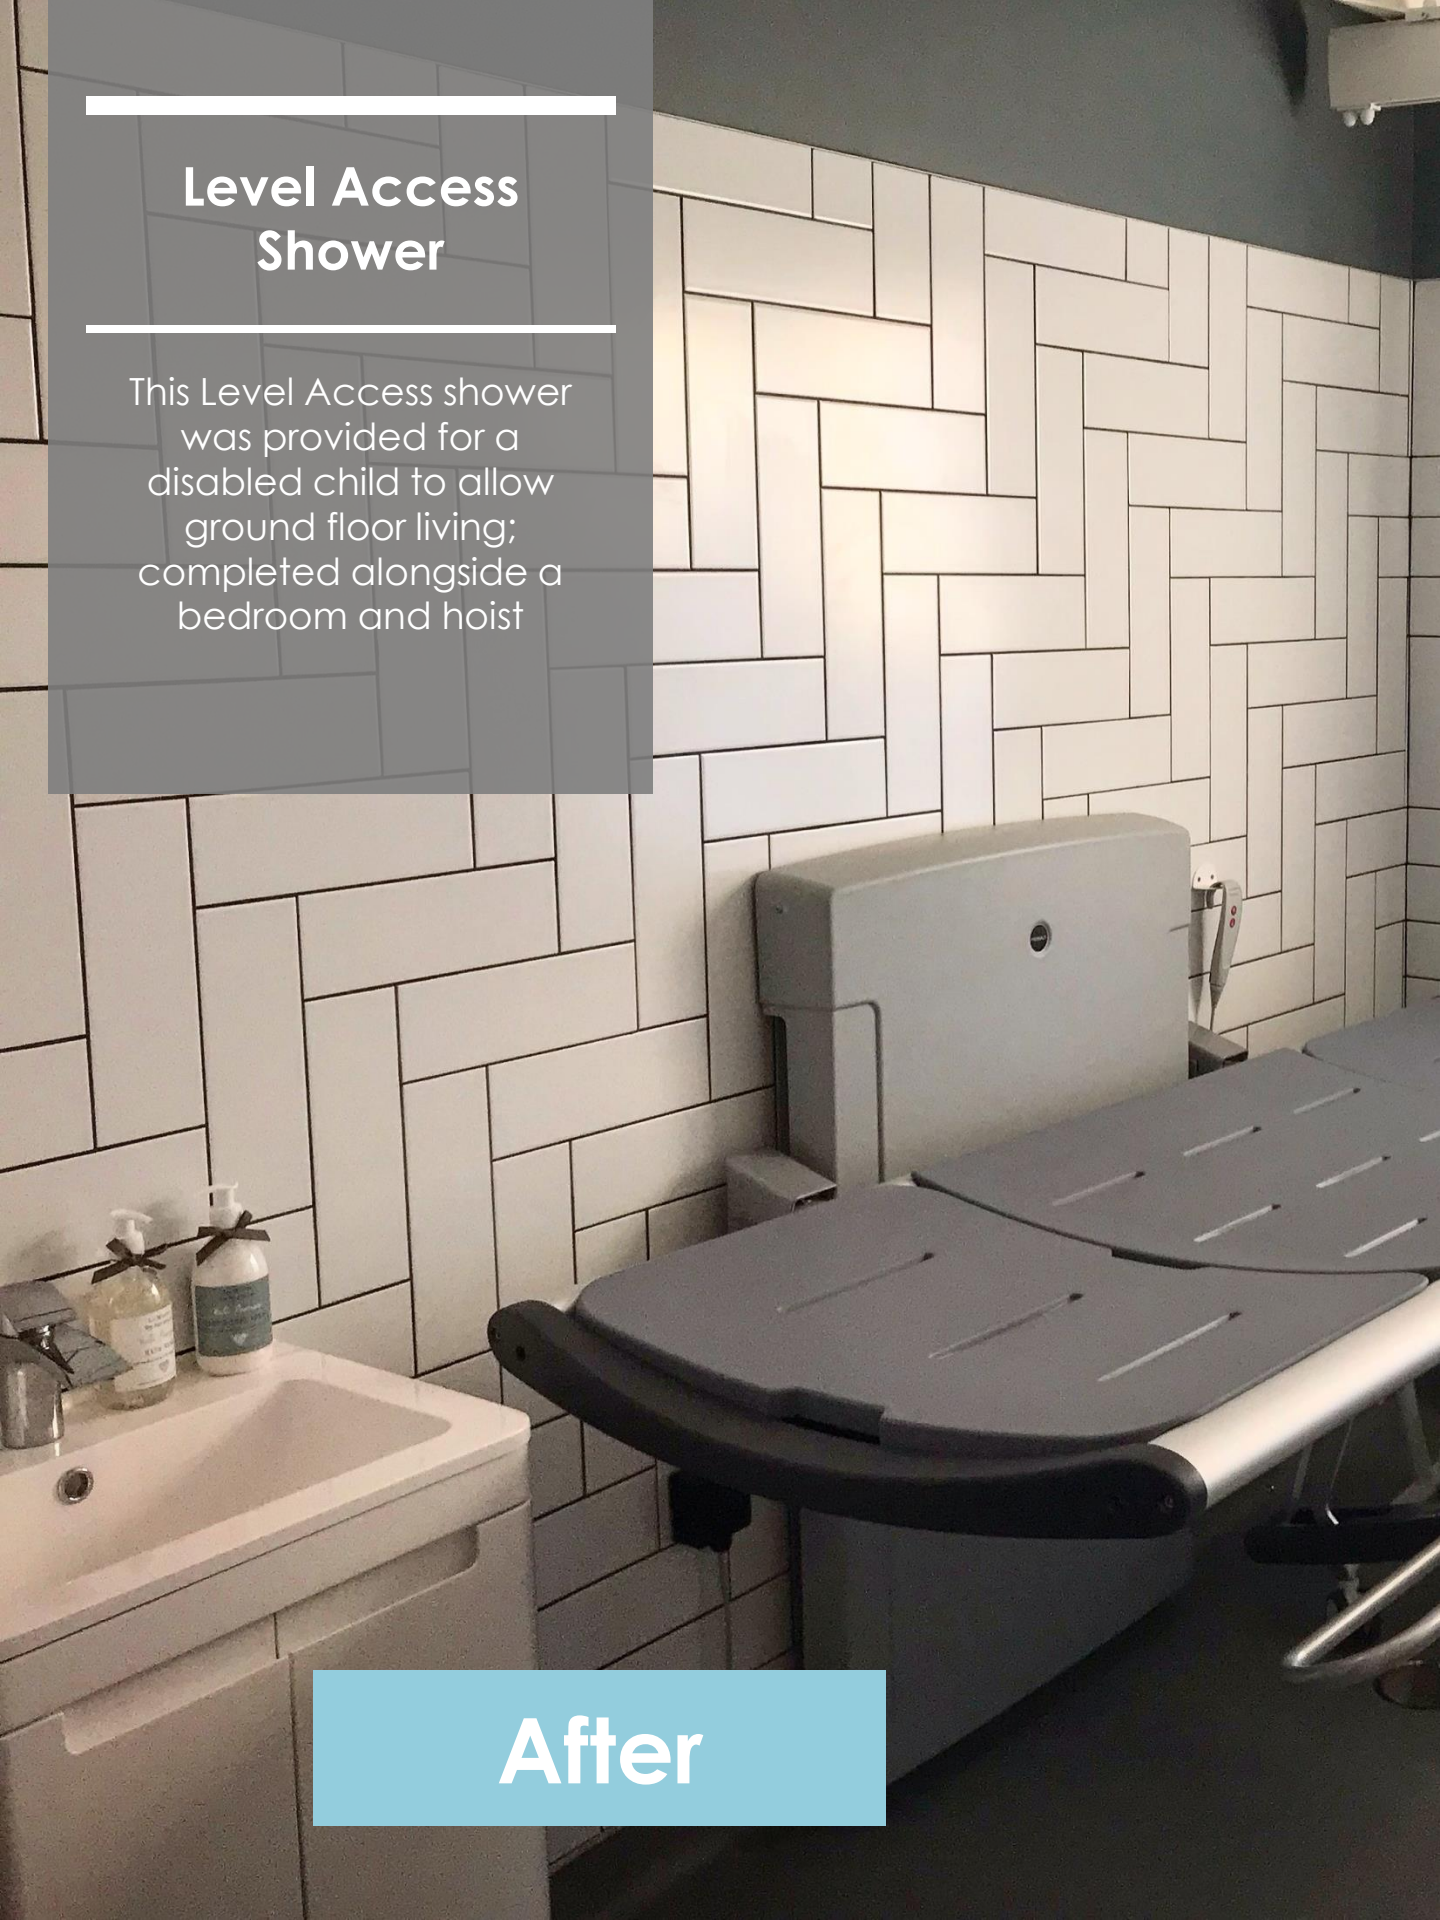

Level Access Showers

Cambs Home
Improvement Agency

Level Access Shower Garage Conversion

This Level Access shower was provided for a disabled child to allow ground floor living; completed alongside a bedroom and hoist

Level Access Shower

This Level Access shower was provided for an older person who was unable to use her bath. The chrome shower and blind was funded by the client.

Level Access Shower

This Level Access shower was provided for a disabled child to allow ground floor living; completed alongside a bedroom and hoist

After

Before

Our level access showers are usually fitted with a thermostatically controlled shower unit and Altro non-slip flooring which come in a variety of colours for you to choose from.

You will always be offered a choice of tiles and paint colours, however designs and sizes vary between our contractors. If you would like specific tiles that cost more than the tiles we specify, you are more than welcome to discuss with the chosen contractor and pay the difference.